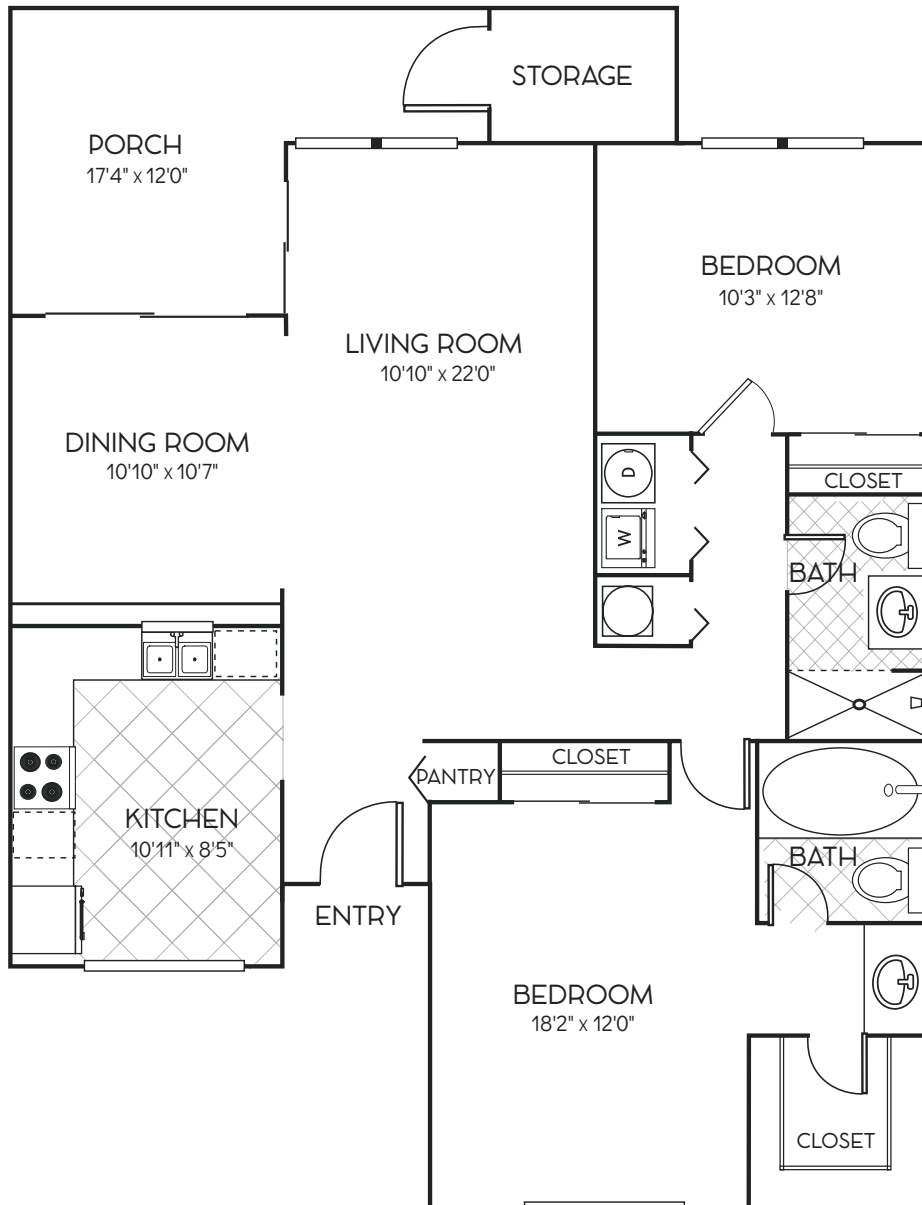

# ALAMEDA

2 BED | 2 BATH | 1,102 SQ FT

AVALIA  
BOCA RATON

Dimensions and square footage are close but may vary slightly. Please let us know if you need specific apartment modifications or accommodations.