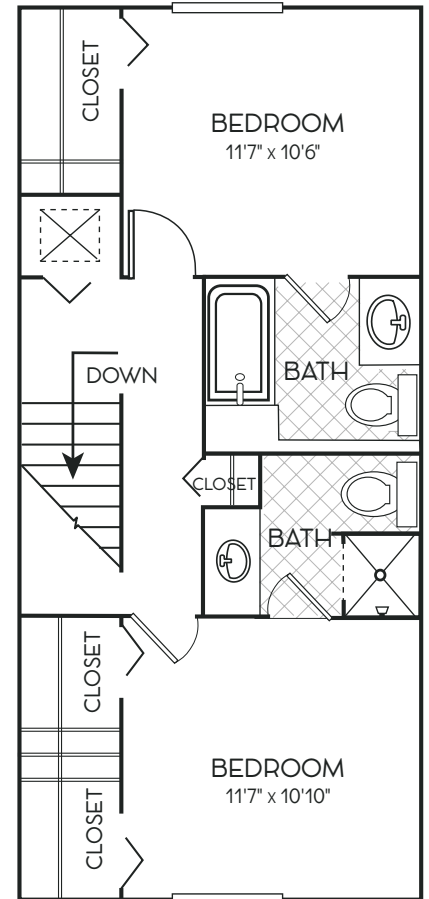

BARCELONA

2 BED | 2.5 BATH | 1,151 SQ FT

AVALIA

BOCA RATON

FIRST FLOOR

SECOND FLOOR

THIRD FLOOR

Dimensions and square footage are close but may vary slightly. Please let us know if you need specific apartment modifications or accommodations.