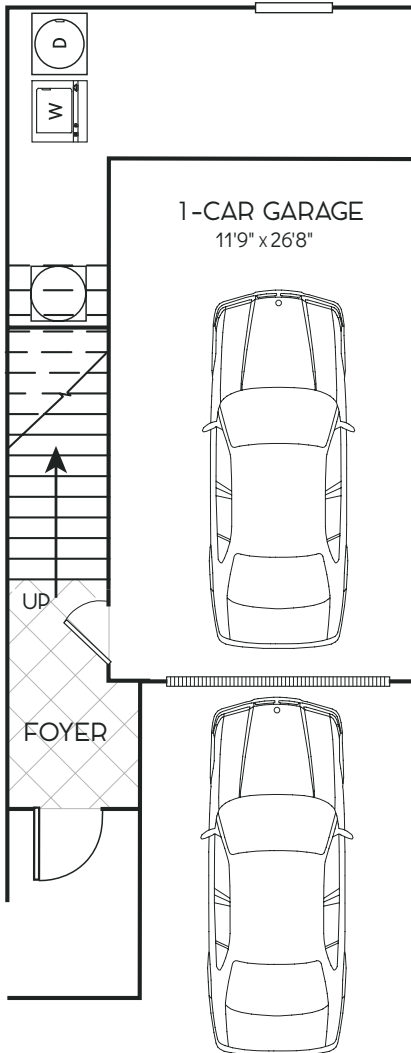

BARCELONA

2 BED | 2.5 BATH | 1,151 SQ FT

AVALIA

BOCA RATON

FIRST FLOOR

SECOND FLOOR

THIRD FLOOR

Dimensions and square footage are close but may vary slightly. Please let us know if you need specific apartment modifications or accommodations.