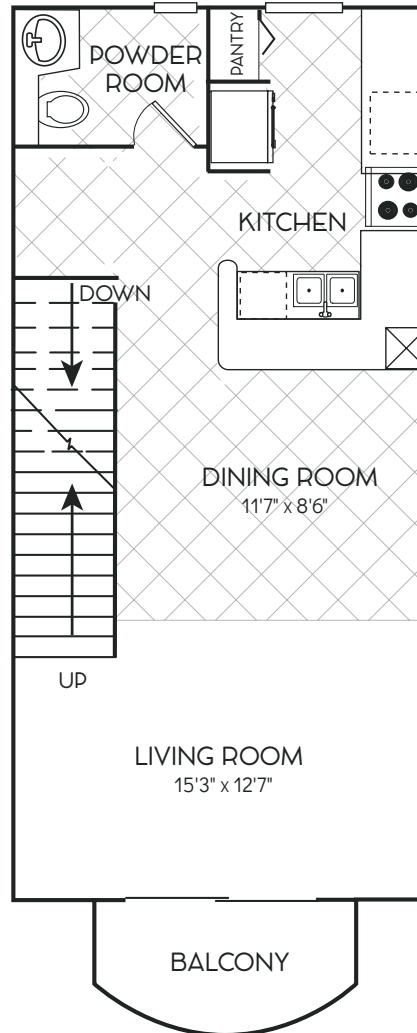

BARCELONA

2 BED | 2.5 BATH | 1,151 SQ FT

AVALIA

BOCA RATON

FIRST FLOOR

SECOND FLOOR

THIRD FLOOR

Dimensions and square footage are close but may vary slightly. Please let us know if you need specific apartment modifications or accommodations.