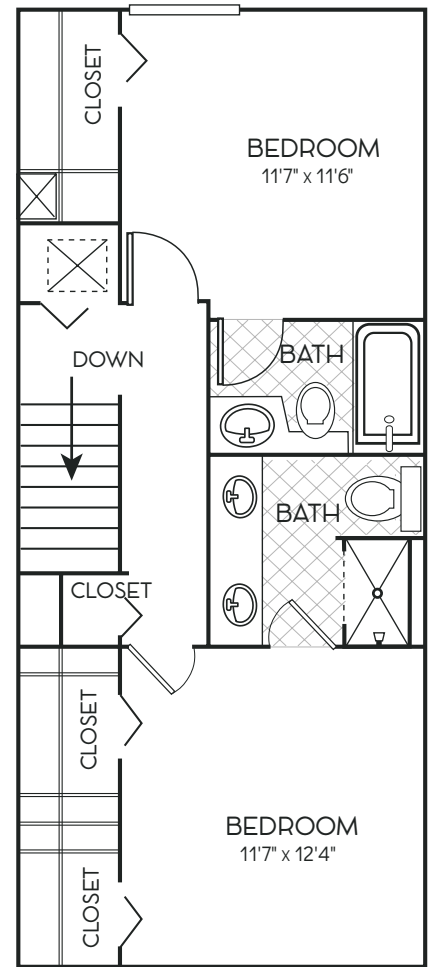

CORDOBA

2 BED | 2.5 BATH | 1,358 SQ FT

AVALIA

BOCA RATON

FIRST FLOOR

SECOND FLOOR

THIRD FLOOR

Note: In select units, first floor stairs enter into the livingroom.

Dimensions and square footage are close but may vary slightly. Please let us know if you need specific apartment modifications or accommodations.