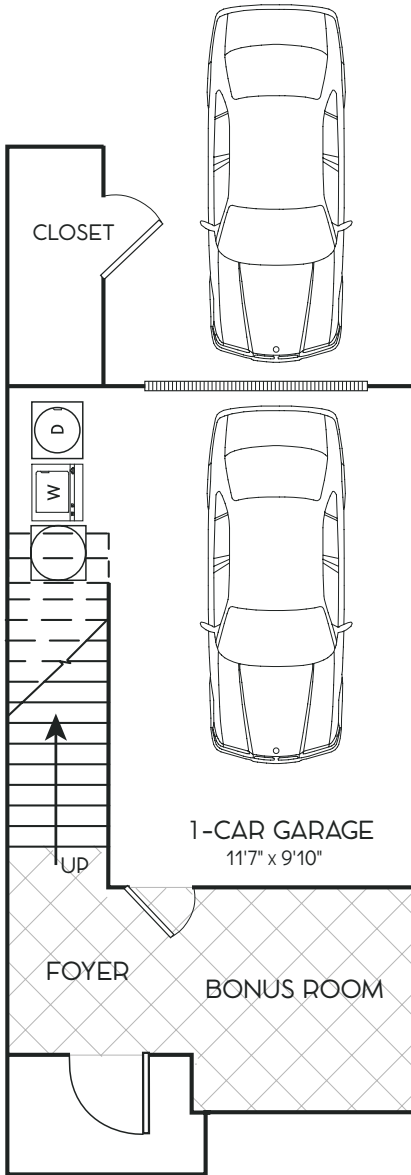

CORDOBA

2 BED | 2.5 BATH | 1,358 SQ FT

AVALIA

BOCA RATON

FIRST FLOOR

SECOND FLOOR

THIRD FLOOR

Note: In select units, first floor stairs enter into the livingroom.

Dimensions and square footage are close but may vary slightly. Please let us know if you need specific apartment modifications or accommodations.