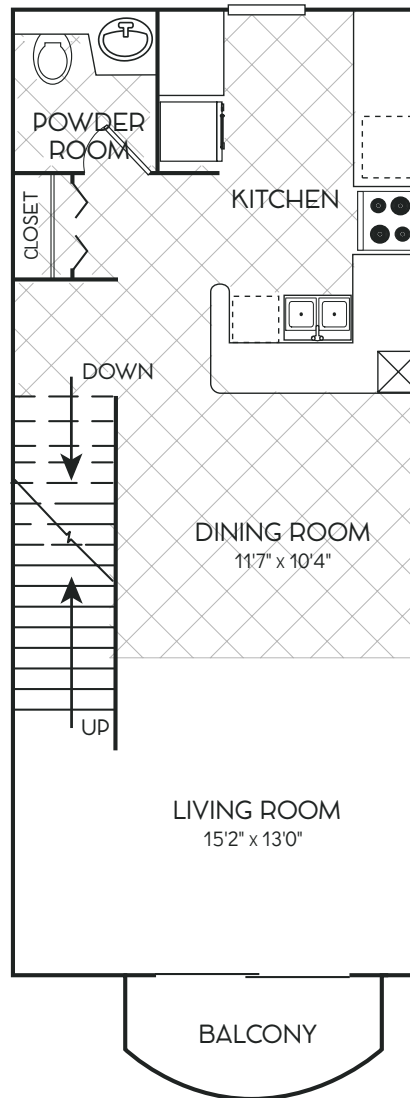

CORDOBA

2 BED | 2.5 BATH | 1,358 SQ FT

AVALIA

BOCA RATON

FIRST FLOOR

SECOND FLOOR

THIRD FLOOR

Note: In select units, first floor stairs enter into the livingroom.

Dimensions and square footage are close but may vary slightly. Please let us know if you need specific apartment modifications or accommodations.