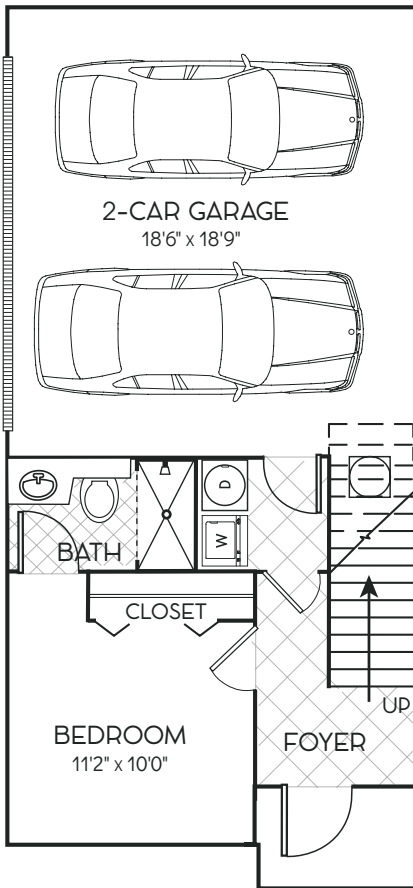

MARBELLA

3 BED | 3.5 BATH | 1,673 SQ FT

AVALIA

BOCA RATON

FIRST FLOOR

SECOND FLOOR

THIRD FLOOR

Dimensions and square footage are close but may vary slightly. Please let us know if you need specific apartment modifications or accommodations.