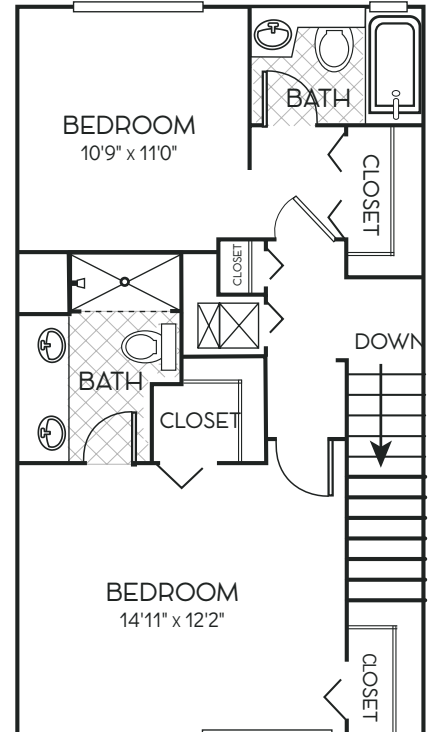

MARBELLA

3 BED | 3.5 BATH | 1,673 SQ FT

AVALIA

BOCA RATON

FIRST FLOOR

SECOND FLOOR

THIRD FLOOR

Dimensions and square footage are close but may vary slightly. Please let us know if you need specific apartment modifications or accommodations.