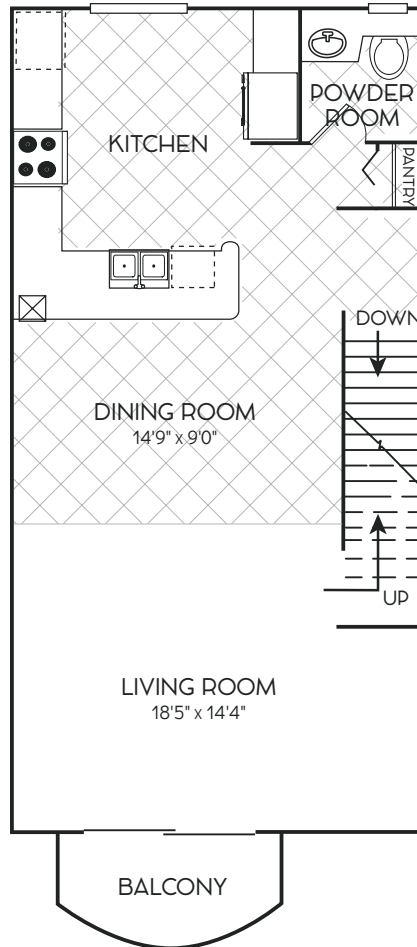

SEVILLA

3 BED | 3.5 BATH | 1,683 SQ FT

AVALIA
BOCA RATON

FIRST FLOOR

SECOND FLOOR

THIRD FLOOR

Dimensions and square footage are close but may vary slightly. Please let us know if you need specific apartment modifications or accommodations.