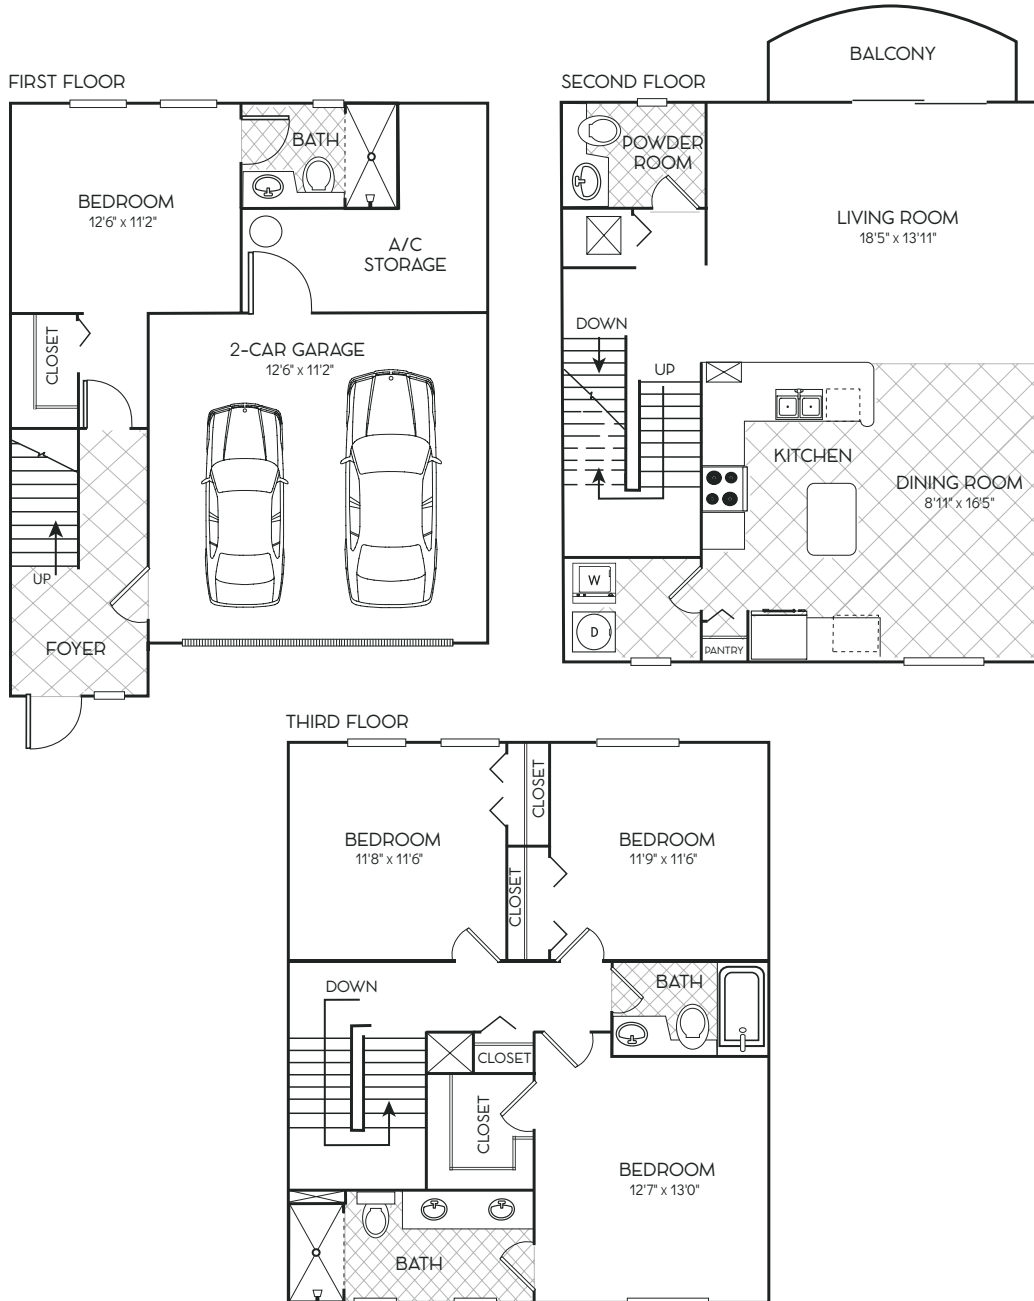

VALENCIA

4 BED | 3.5 BATH | 2,078 SQ FT

AVALIA

BOCA RATON

Dimensions and square footage are close but may vary slightly. Please let us know if you need specific apartment modifications or accommodations.